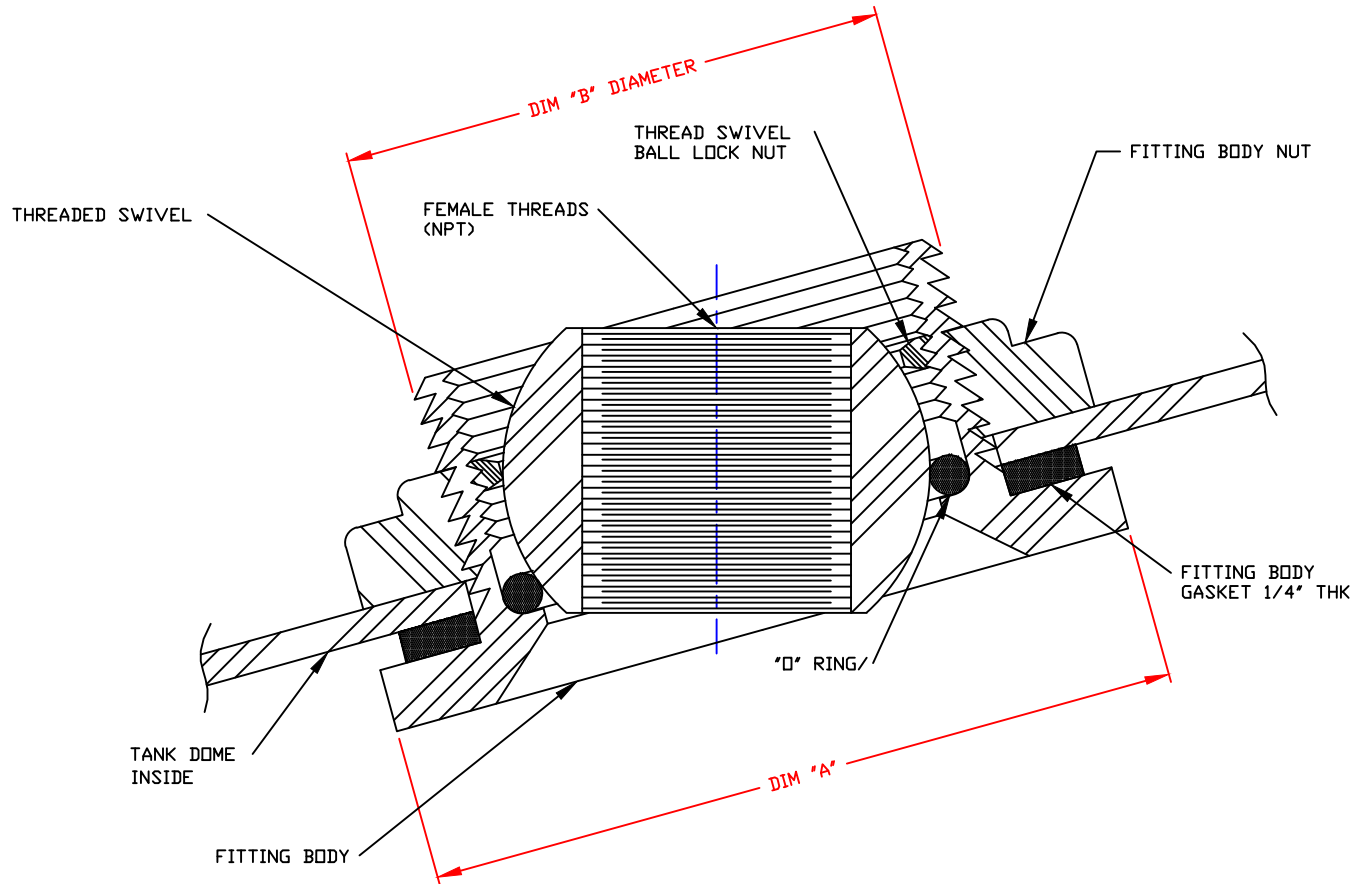

NON-CONTROLLED COPY
 INFORMATION SUBJECT TO CHANGE WITHOUT NOTICE
 VERIFY REV LEVEL OF PAPER COPY WITH REV LEVEL ON PPC WEB SITE

PIPE SIZE	DIM "A"	DIM "B"
1"	4 3/8"	3 1/4"
1 1/2"	6"	4 1/2"
2"	6"	4 1/2"
3"	8 3/4"	5 3/4"

Fitting Size:
Fitting Material:
Gasket Material:

NOTES
 1. THIS IS A COMPUTER GENERATED DWG. DO NOT REVISE BY HAND.
 2. THIS FITTING TO BE USED ON TOP OF VERTICAL TANKS ONLY.

DWG TITLE			
1" - 3" UNIVERSAL BALL DOME FITTING (BULKHEAD STYLE)			
SCALE:	FULL	 Central Region P.O. Box 4599 (75283) 2824 Old Springington Rd. Norcross, LA 72085 CS#D 343-7843 FAX CS#D 343-9795	DR: C. DAVIES
DATE:	4/28/10		CK: J BRANTLEY
		SHEET	COMPUTER FILE
		1 OF 1	UBDBHFM -