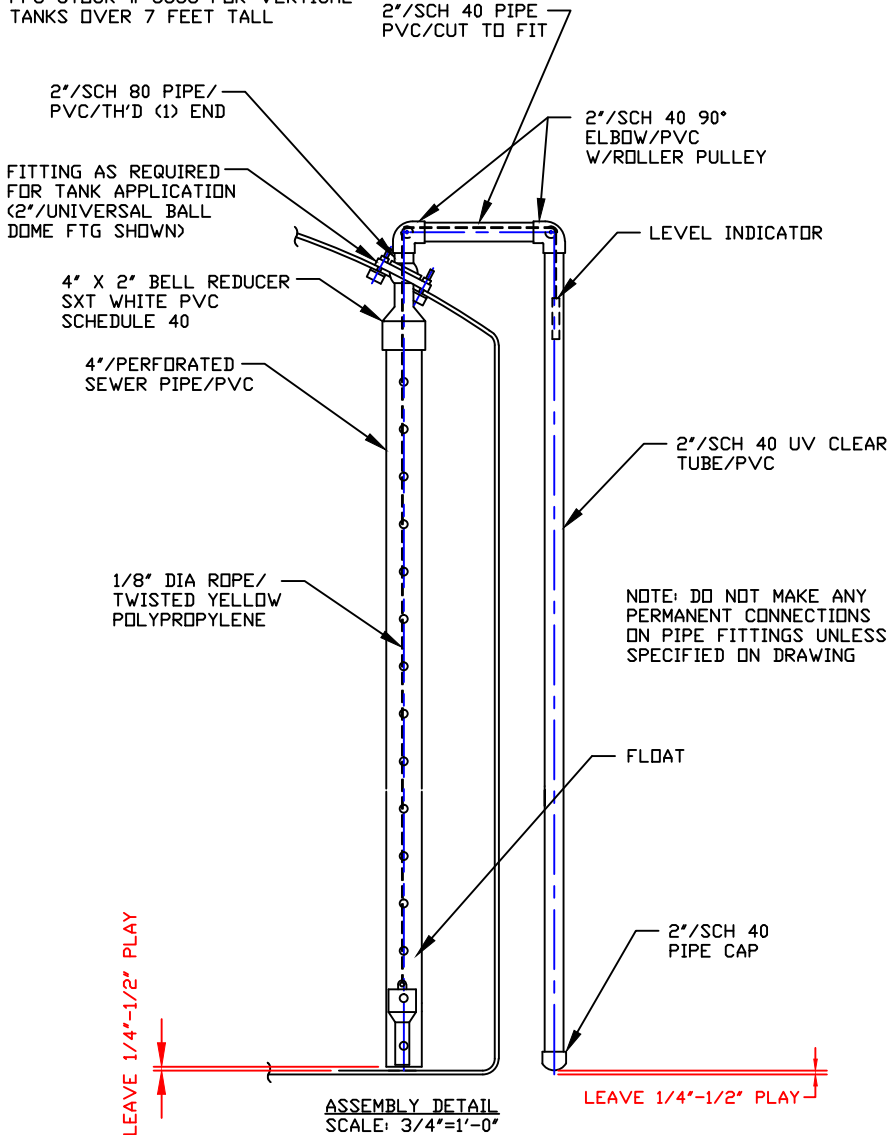

NON-CONTROLLED COPY
 INFORMATION SUBJECT TO CHANGE WITHOUT NOTICE
 VERIFY REV LEVEL OF PAPER COPY WITH REV LEVEL ON PPC WEB SITE

PVC FLOAT TYPE SIGHT GAGE
 PPC STOCK # 4089 FOR VERTICAL
 TANKS UNDER 7 FEET TALL
 PPC STOCK # 3356 FOR VERTICAL
 TANKS OVER 7 FEET TALL

Tank Connection Fitting:
Fitting Material:
Bolt Type:
Gasket Material:

NOTES
 1. THIS IS A COMPUTER GENERATED DWG. DO NOT REVISE BY HAND.

DWG TITLE			
REVERSE FLOAT TYPE SIGHT GAUGE			
SCALE: 6"=1'-0"	 POLYPROCESSING COMPANY LLC	Central Region P.O. Box 4599 2834 Old Springington Rd. Norcross, GA 30092 (770) 342-7842 FAX (770) 342-9795	DR: C. DAVIES
DATE: 4/28/10		CK: J. BRANTLEY	
		SHEET 1 OF 1	COMPUTER FILE FTSGM
		REV -	