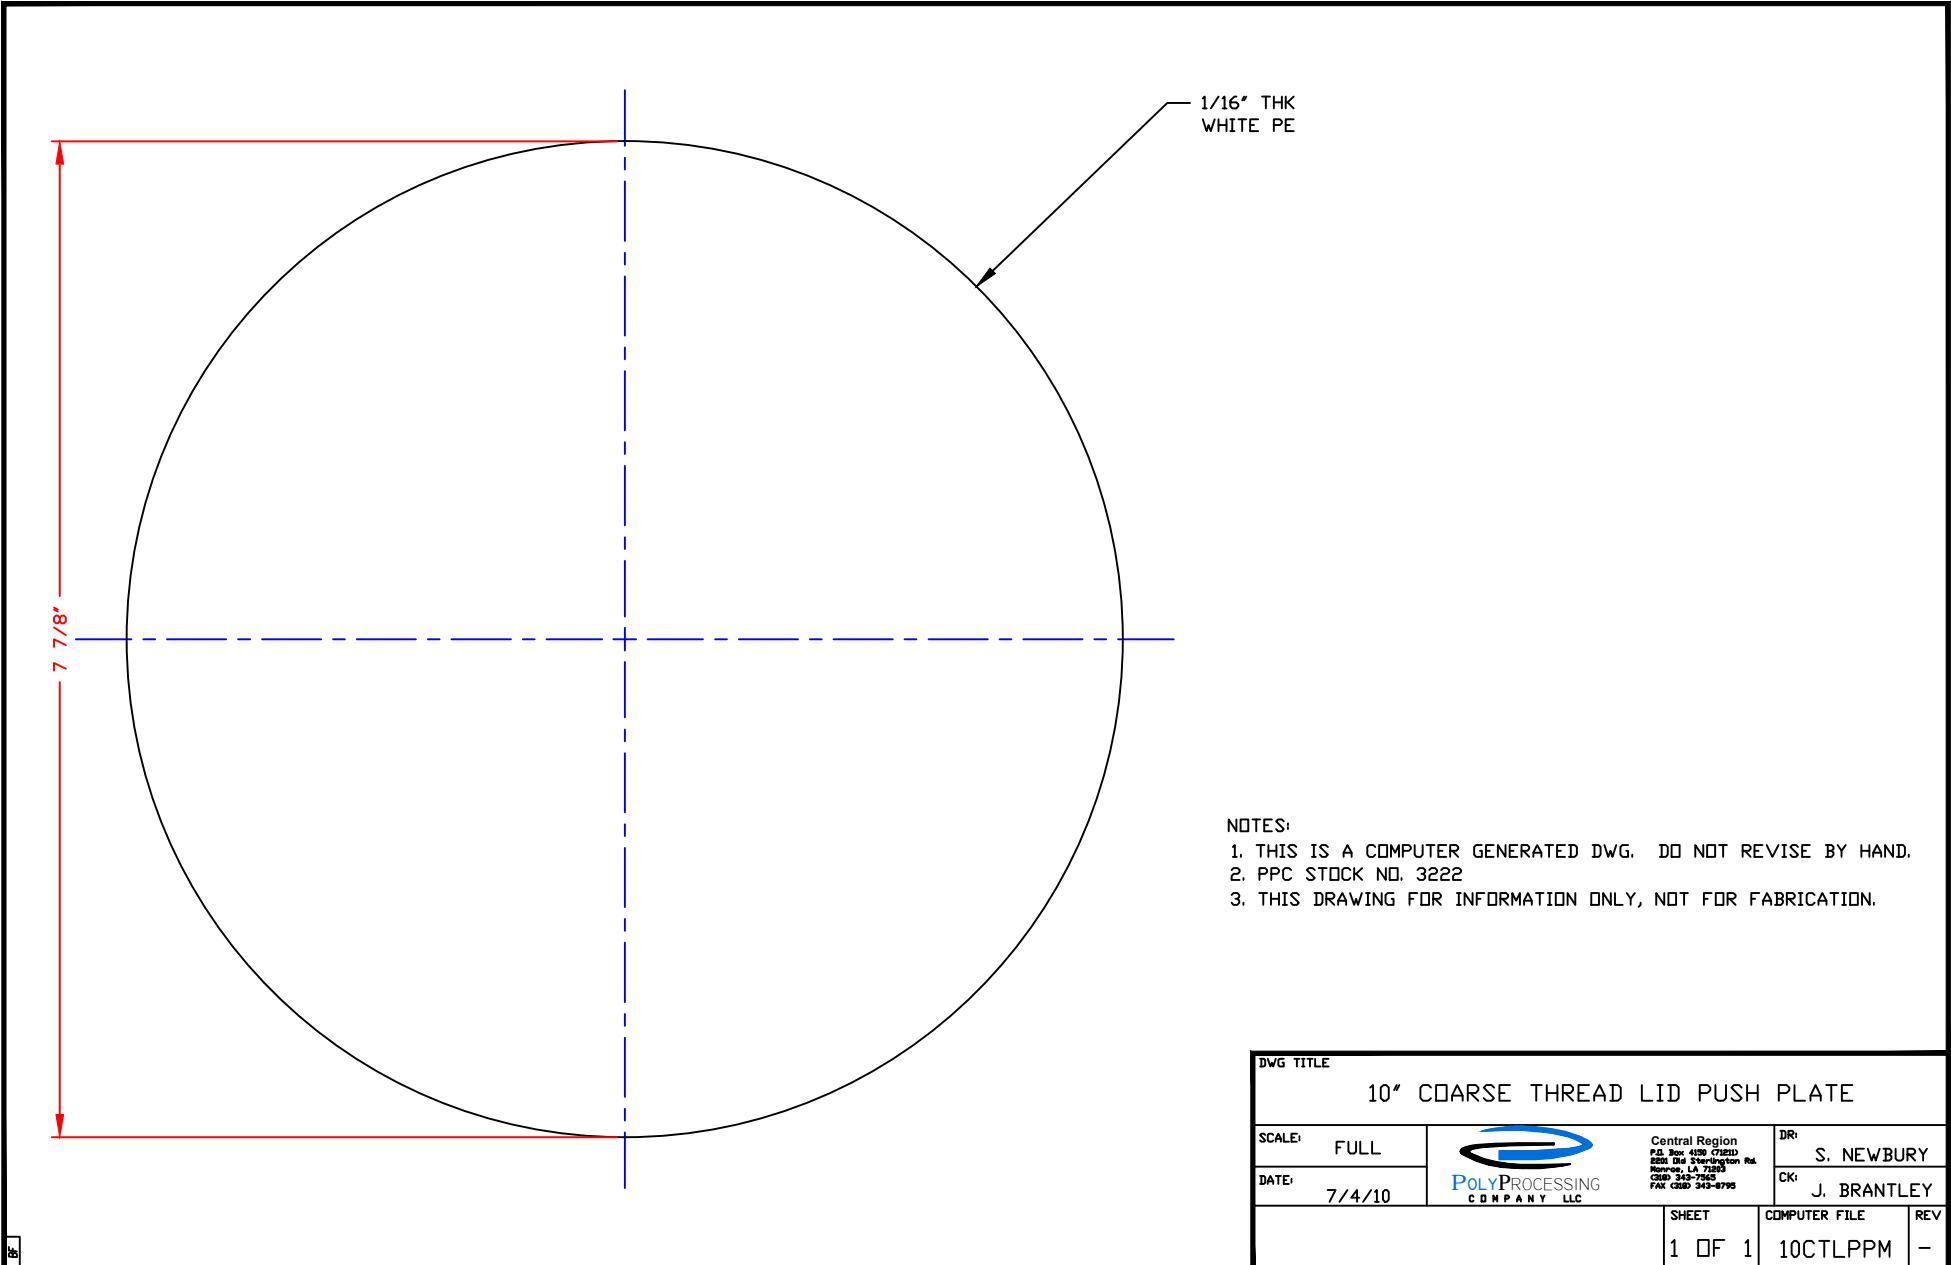

NON-CONTROLLED COPY
 INFORMATION SUBJECT TO CHANGE WITHOUT NOTICE
 VERIFY REV LEVEL OF PAPER COPY WITH REV LEVEL ON PPC WEB SITE

- NOTES:
1. THIS IS A COMPUTER GENERATED DWG. DO NOT REVISE BY HAND.
 2. PPC STOCK NO. 3222
 3. THIS DRAWING FOR INFORMATION ONLY, NOT FOR FABRICATION.

DWG TITLE			
10" COARSE THREAD LID PUSH PLATE			
SCALE:	FULL	 Central Region P.O. Box 4599 • Gretna 2254 Old Springington Rd. Norcross, LA 72095 CSRD 343-7843 FAX CSRD 343-9795	DR:
DATE:	7/4/10		CK:
		SHEET	COMPUTER FILE
		1 OF 1	10CTLPPM -