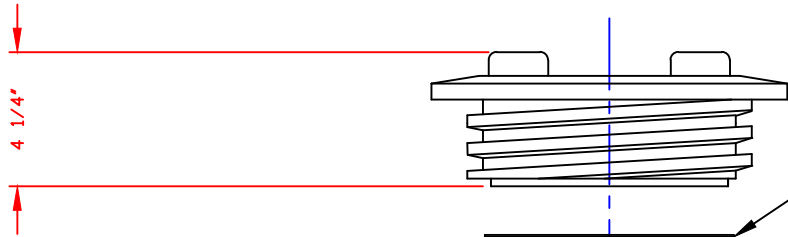

NON-CONTROLLED COPY
 INFORMATION SUBJECT TO CHANGE WITHOUT NOTICE
 VERIFY REV LEVEL OF PAPER COPY WITH REV LEVEL ON PPC WEB SITE

Gasket Material:

10"/COARSE THREAD LID
 WHITE/PE

1/16" THK X 7 7/8" OD/PE
 PRESSURE PLATE
 PPC STOCK NO. 3222

3/8" THK X 7 7/8" OD
 X 5 1/2" ID GSKT

TYP COARSE THREAD CONE

NOTES
 1. THIS IS COMPUTER GENERATED DWG. DO NOT REVISE BY HAND.
 2. PPC STOCK NO. 3211.

DWG TITLE		10" COARSE THREAD LID		
SCALE:	FULL	 Central Region P.O. Box 4599, Gretna 8284 Old Springington Rd. Norcross, LA 72205 CS# 343-7843 FAX CS# 343-9795	DR:	S. NEWBURY
DATE:	7/1/10		CK:	J. BRANTLEY
		SHEET	COMPUTER FILE	REV
		1 OF 1	10CTLM	-