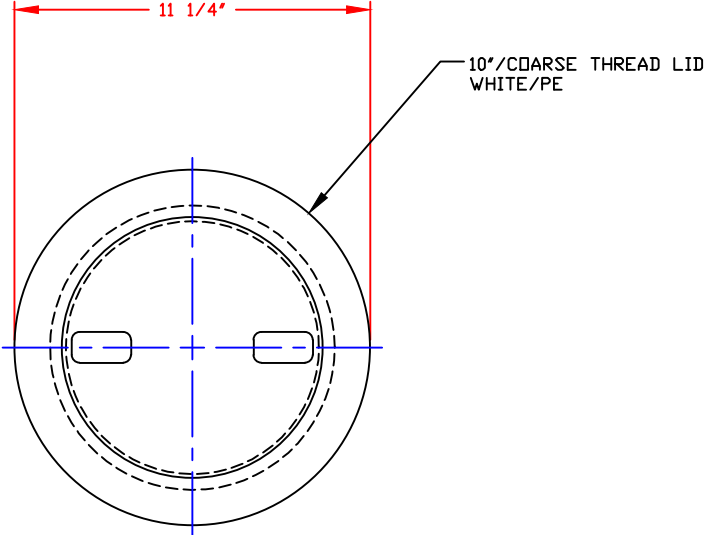

NON-CONTROLLED COPY
 INFORMATION SUBJECT TO CHANGE WITHOUT NOTICE
 VERIFY REV LEVEL OF PAPER COPY WITH REV LEVEL ON PPC WEB SITE

Gasket Material:

10"/COARSE THREAD LID
 WHITE/PE

1/16" THK X 7 7/8" OD/PE
 PRESSURE PLATE
 PPC STOCK NO. 3222

3/8" THK X 7 7/8" OD
 X 5 1/2" ID GSKT

TYP COARSE THREAD CONE

NOTES
 1. THIS IS COMPUTER GENERATED DWG. DO NOT REVISE BY HAND.
 2. PPC STOCK NO. 3211.

DWG TITLE		10" COARSE THREAD LID		
SCALE:	FULL	 Central Region P.O. Box 4599, Gretna 8284 Old Springington Rd. Norcross, LA 72205 CS# 343-7843 FAX CS# 343-9795	DR:	S. NEWBURY
DATE:	7/1/10		CK:	J. BRANTLEY
		SHEET	COMPUTER FILE	REV
		1 OF 1	10CTLM	-